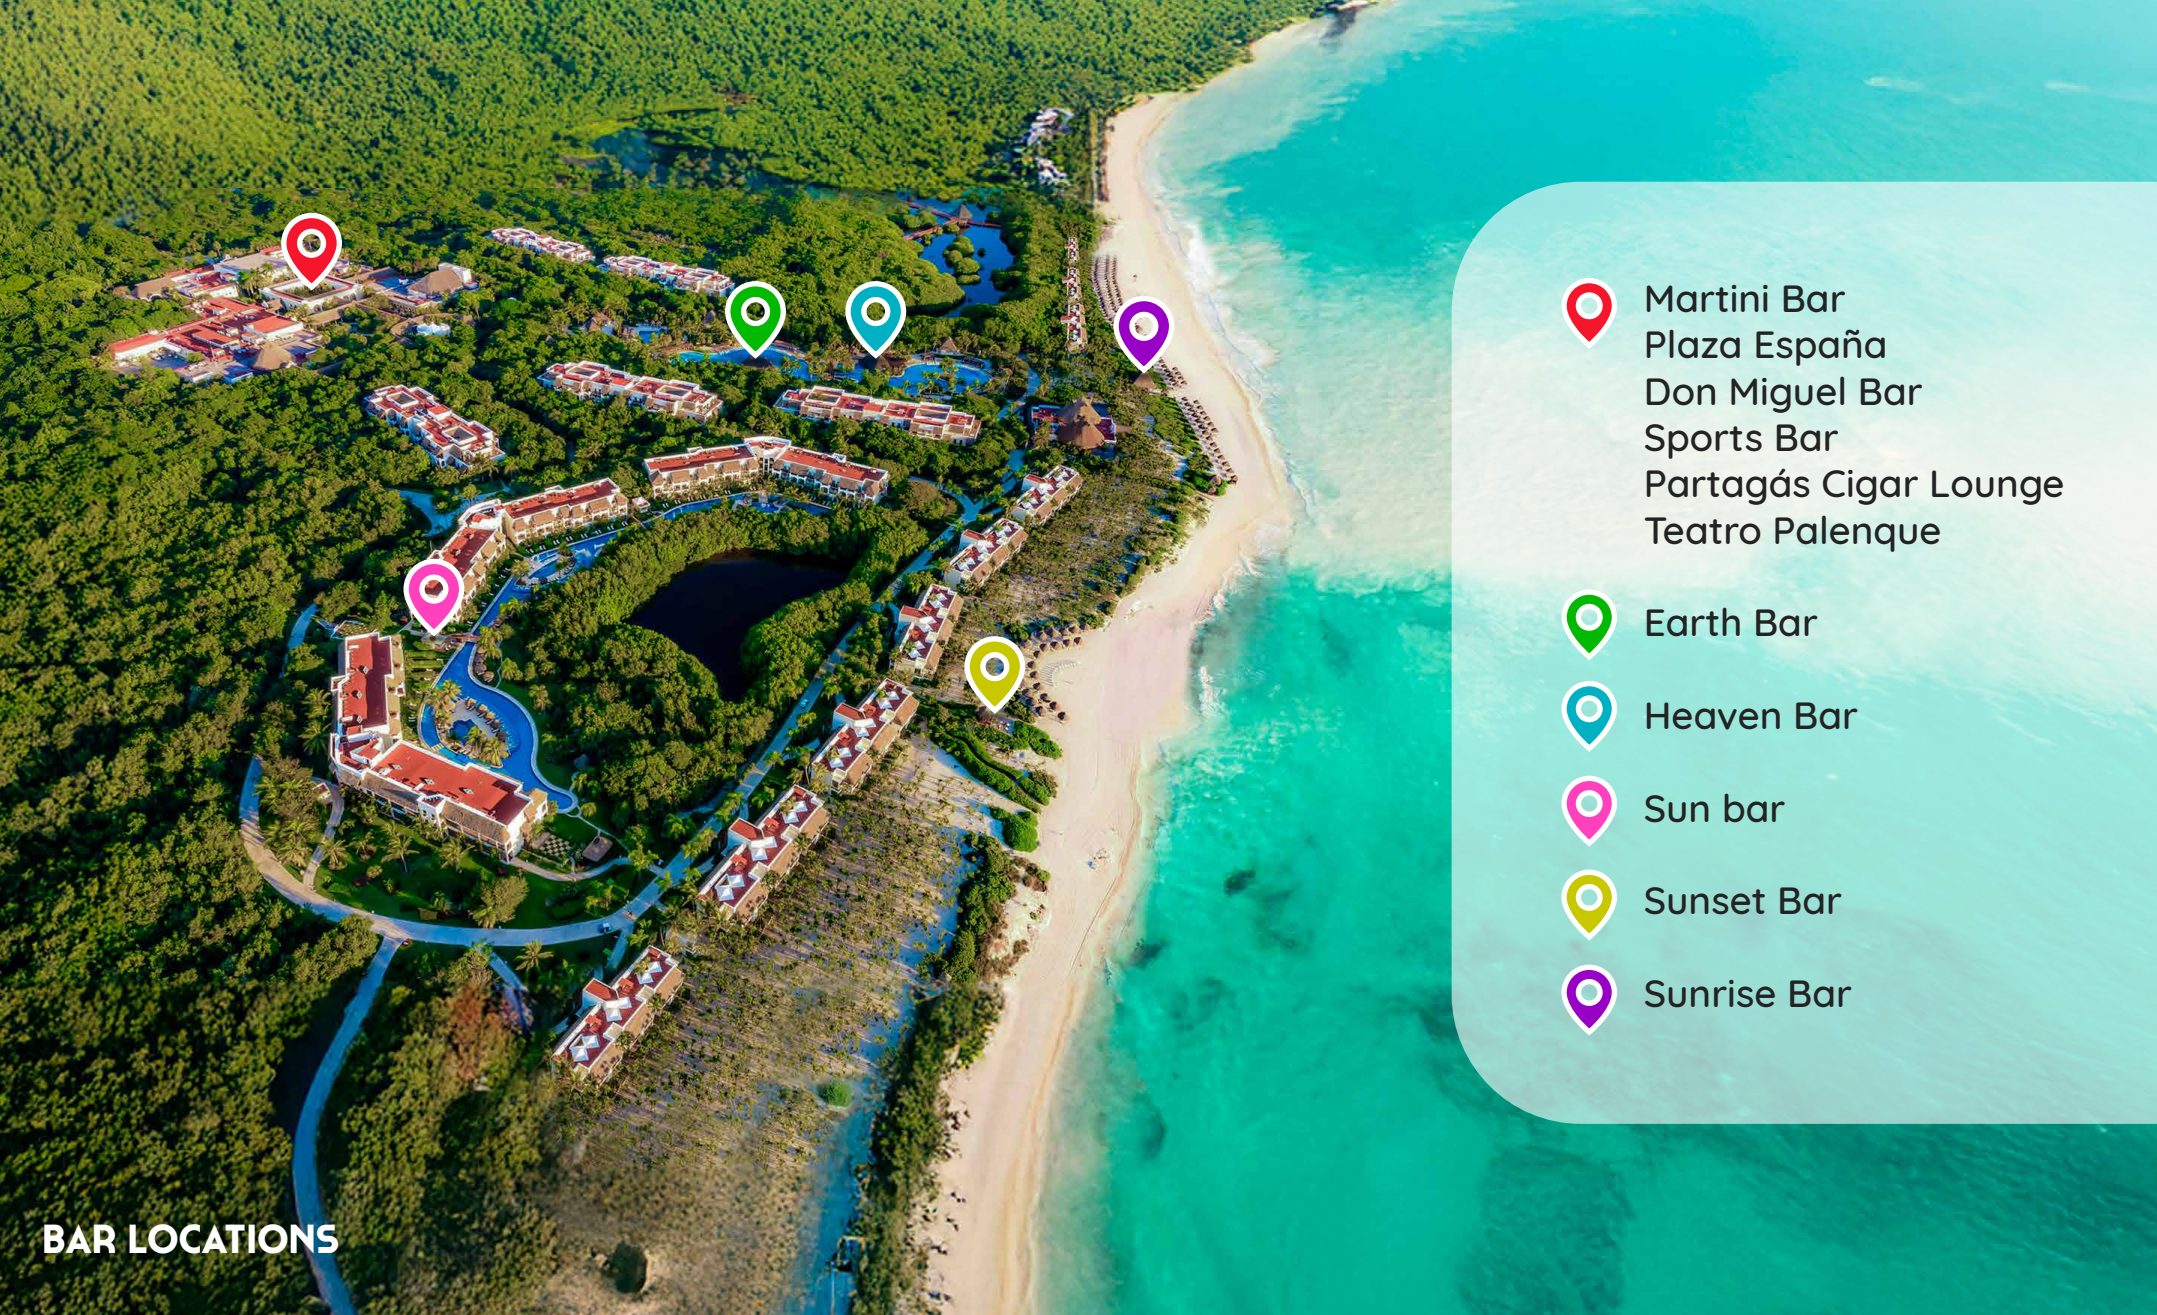

VALENTIN IMPERIAL

RIVIERA MAYA

ADULTS ONLY

BUILDING --- LOCATIONS

valentinmaya.com

-  Deluxe Junior Suites
-  Silver Junior Suites
-  Golden, Golden Superior & Golden Swim-Up Junior Suites
-  Emerald Junior Suites
-  Dunas Private Pool Suites
-  Reception, Restaurants, Bars, Spa
-  Beachfront Restaurant

ROOM BUILDING LOCATIONS

 Dunas Private Pool Suites

 Onyx Suites

 Diamond Suites

 Wedding Suite

 Imperial Privé Suites

 El Salón de la Hacienda
Social Suite

ROOM BUILDING LOCATIONS

BAR LOCATIONS

-  Martini Bar
Plaza España
Don Miguel Bar
Sports Bar
Partagás Cigar Lounge
Teatro Palenque
-  Earth Bar
-  Heaven Bar
-  Sun bar
-  Sunset Bar
-  Sunrise Bar

Dunas Private Pool Suites

DUNAS PRIVATE POOL SUITES

VALENTIN IMPERIAL

RIVIERA MAYA

ADULTS ONLY

valentinmaya.com